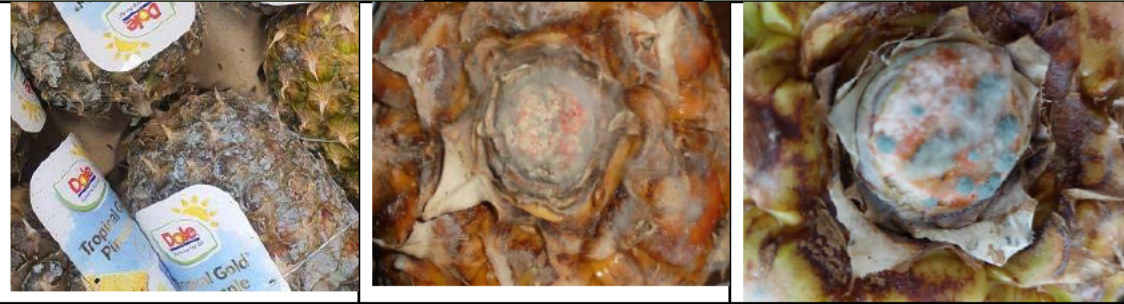

Photos Of Defects

Mouldy Shell

Mouldy Top

Mouldy End

Table of Articles

Article	Description	Fruit Size	Count	Packaging
4264106	PINEAPPLE TROP GOLD EA 7CT IMPORT PURCH	150-190mm length/ 135-165mm diameter	7ct	Carton
4334979	PINEAPPLE TROP GOLD EA 8CT IMPORT	140-185 mm length/ 130-160mm diameter	8ct	Carton
4189891	PINEAPPLE TROP GOLD EA 9CT IMPORT PURCH	130-175mm length/ 120-150mm diameter	9ct	Carton
4228829	PINEAPPLE EA 12CT IMPORT PURCHASE		12ct	Carton